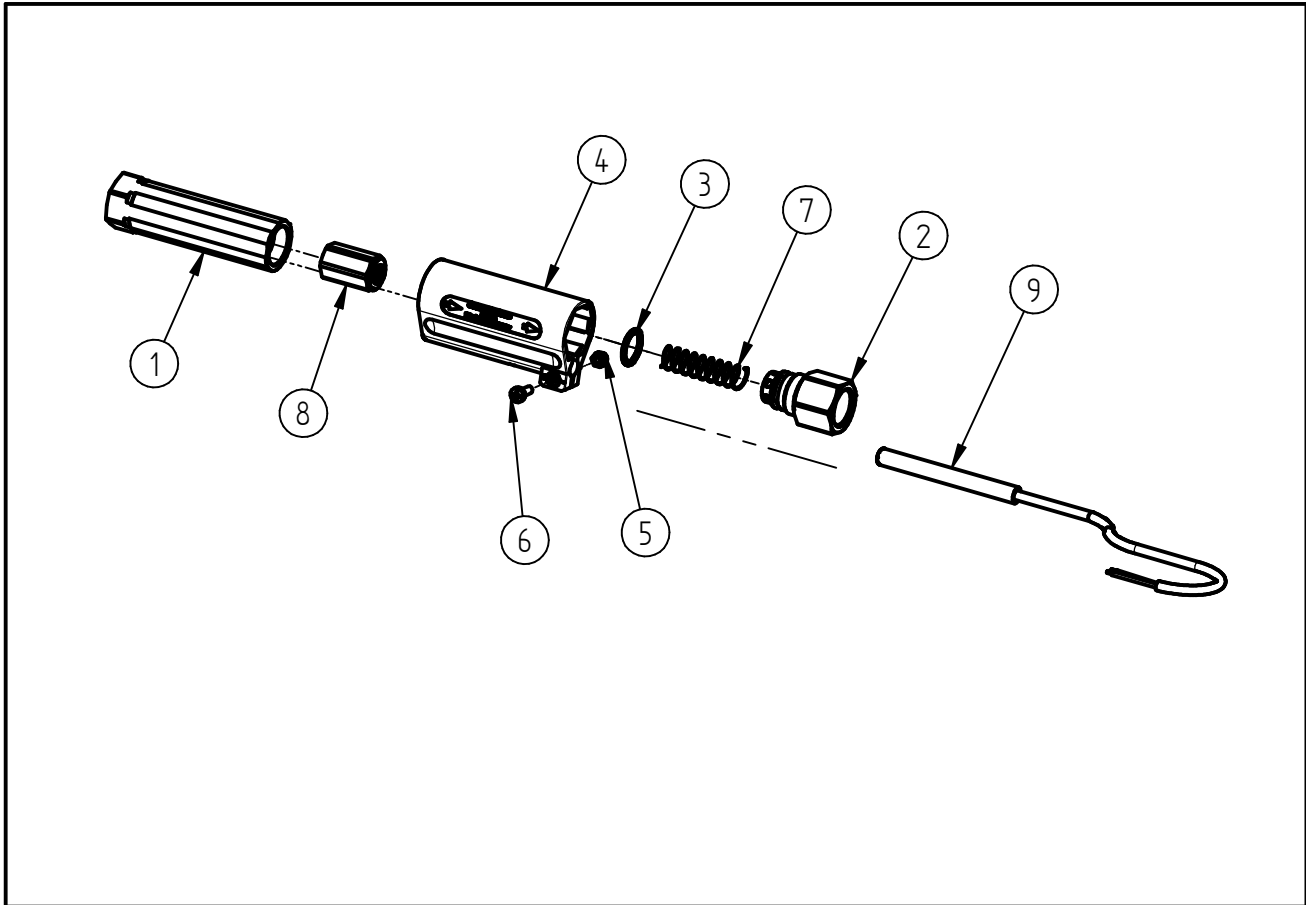

Spare Parts
Flowswitch ST-5
 Item-No. 200005711

Pos.	Item-No.	Description
1	010001453	Brass housing ST-5 G1/2 female
2	010001478	Sealing screw ST-5 SW27 G1/2 f
3	050000116	O-ring 16x2
4	020001211	Plastik housing ST-5 210 bar
5	040000730	Nut M4 ISO 10511-M4-galv
6	040000720	Screw M4x12 ISO 7045 galv
7	060000045	Spring ST-5 HighFlow
8	200005528	Sub ass. float with magnet G1/2
9	200005435	Reed switch complete ST-5 brass